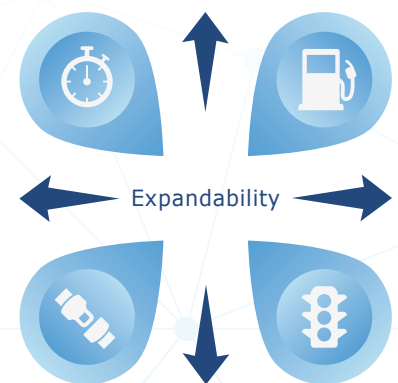

Police & First Responders

Fleet Management Solutions

Complete Visibility of Your Fleet in Real-Time

Safety is top priority for law enforcement and first responders. Teams need technology that is dependable, secure, and provides real-time data and views. Geotab's secure and sophisticated fleet management solutions offer the insight, visibility, and actionable alerts needed to transform operations and ensure driver and civilian safety.

The Geotab Advantage

- + Follow true live fleet movements on an animated map with Active Tracking
- + Driver safety scorecard & seat belt detection
- + Monitor lights, siren, doors with IOX-AUX
- + Dispatching & route optimization
- + High-performance GPS technology
- + Advanced dashboard reports
- + Open platform for easy data integration
- + Marketplace apps & add-ons

GEOTAB
management by measurement

Learn more at [Geotab.com](https://www.geotab.com)

Open Platform Fleet Management Solutions

Boost Productivity & Control Costs

- + Live tracking of fleet vehicles (real-time location)
- + Dispatch nearest driver
- + Fast, integrated mapping
- + Accurate ETA's
- + Consistent data and reporting across all makes and models

Geotab GO7 Telematics Device

- + Fast GPS acquisition time
- + Rich, second-by-second data
- + Ultra-accurate engine diagnostics
- + Self-calibrating accelerometer

Improve Safety & Compliance

- + Risk and safety reports
- + Driver feedback
- + Instant accident notifications
- + Monitor seat belt use
- + Set policy rules and alerts
- + System security
- + Ensure authorized use